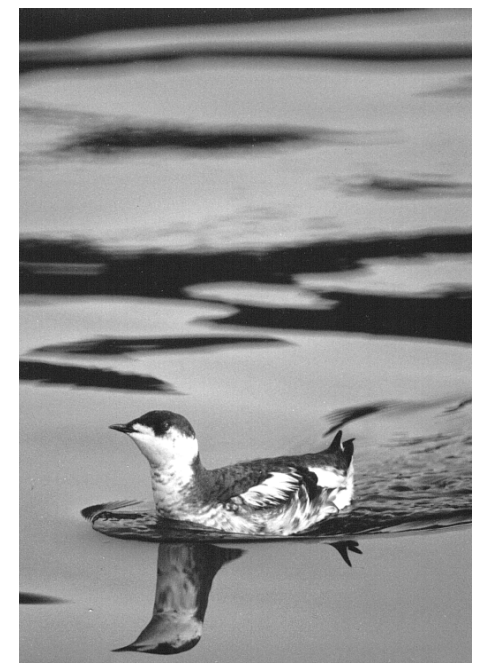

SPECIES (unsub. cont.)	SP	BR	SU	F	W
___ Blue Grosbeak	-	-	-	+	-
___ Brewer's Sparrow	+	-	-	-	-
___ Chestnut-collared Longspur	+	-	-	-	-
___ American Goldfinch	+	-	-	+	-

Observer(s) _____

Date _____

Location(s) _____

Comments _____

_____

_____

Additional Notes:

_____

_____

Definitions for Categories of Abundance

- **Common:** Occurs in essentially all suitable habitats during appropriate seasons, with certain species at times quite abundant; should be easy to locate.
- **Fairly Common:** Occurs in some or most suitable habitats during appropriate seasons, but less abundant and at times few in number; often located.
- **Uncommon:** Small numbers in suitable habitats and seasons; locatable.
- **Occasional:** Very small numbers at least briefly in each year; may be very hard to find.
- **Rare:** One or two presumed to occur in most years.
- **Very Rare:** Same as casual; does not occur most years but may be expected to recur.
- **Accidental:** Only one or two historical records.

Cover photo: *Marbled Murrelet*, by Gus van Vliet

Juneau Audubon Society
P.O. Box 21725
Juneau, AK 99802

Revised January 2007

Birds

of Juneau, Alaska

Checklist

JUNEAU AUDUBON SOCIETY